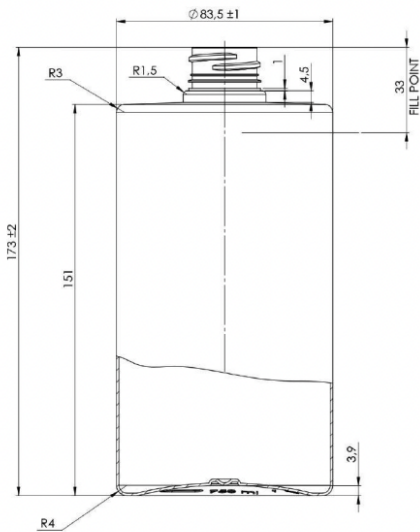

Sumo 750

General info

Item no. (SKU):	LS1111434112
Family / Range:	Sumo
Capacity:	750ml
Neck:	28/410
Weight:	37
Shape:	Round
Material:	PET
Colour:	All Colours Available
Print Areas:	
Country of Origin:	Lithuania

Packaging Info

Packed in Boxes

Box Dimensions (mm):	594 x 394 x 448
Quantity per box (pcs):	
Boxes per pallet (pcs):	20
Quantity per pallet (pcs):	
Net weight (kg):	
Gross weight (kg):	
Pallet height (mm):	2400

Packed in PE bags on trays (Half pallet)

Tray dimensions (mm):	1200 x 800 x 50
Quantity per tray (pcs):	126
Quantity per PE bag (pcs):	63
PE bags per tray (pcs):	2
Trays per pallet (pcs):	6
Quantity per pallet (pcs):	756
Net weight (kg):	28
Gross weight (kg):	37
Pallet height (mm):	1200